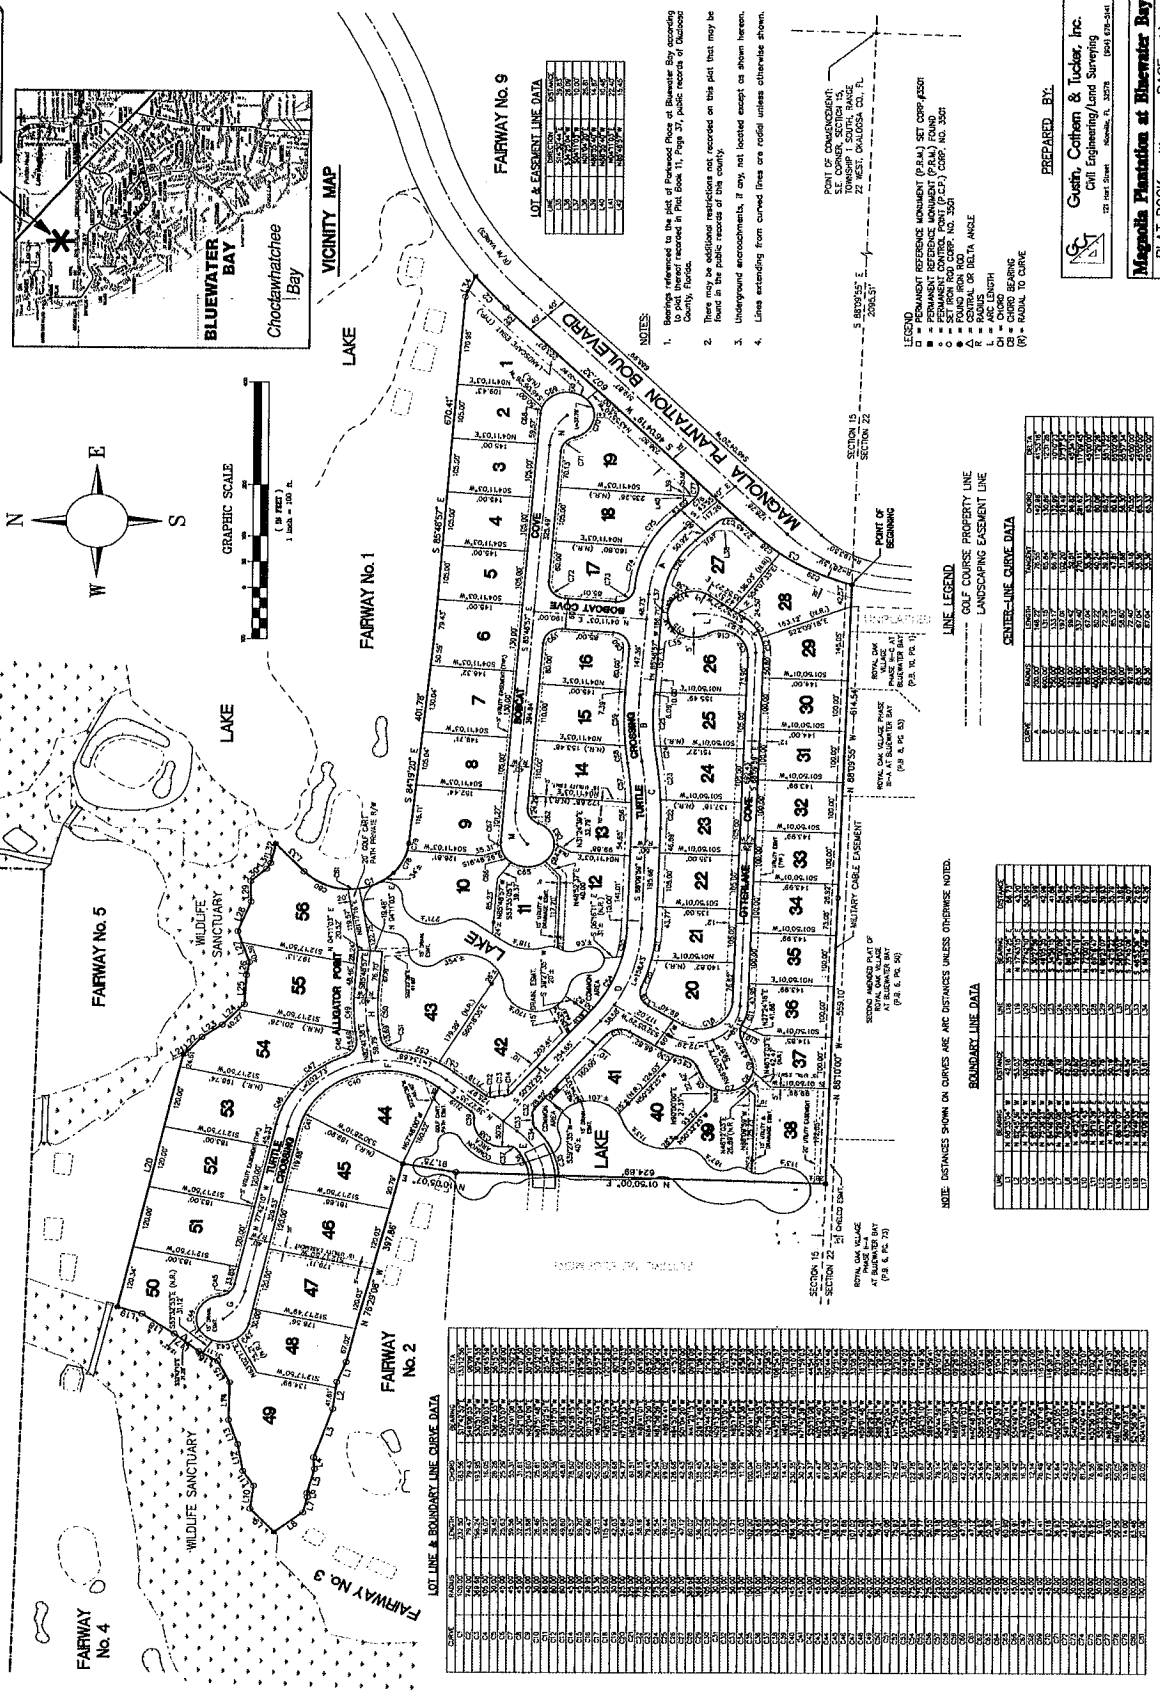

AFFIDAVIT OF ERROR
RECORDED IN
DL 1402 - 1538

Magnolia Plantation at Bluewater Bay

A Single-Family Residential Development

Situated in Section 15, Township 1 South, Range 22 West, Okaloosa County, Florida.

SHEET 2 OF 2

PROJECT LOCATION

1. LEGEND
2. PERMANENT REFERENCE MONUMENT (P.R.M.) SET CORP. 4301
   - PERMANENT REFERENCE MONUMENT (P.R.M.) FOUND
   - SET FROM ROAD CORNER, NO. 100
   - FOUND IRON ROD
   - RAILROAD CROSSING ON RAILROAD
   - ROAD
   - CHORD BEARING
   - RADIAL TO CURVE

PREPARED BY:
Guthrie, Coffey & Tucker, Inc.
Civil Engineering/Land Surveying
125 East Street, Okaloosa, FL 32579 (904) 635-5441

Magnolia Plantation at Bluewater Bay
PLAT BOOK 14, PAGE 54

LINE LEGEND

LINE TYPE	DESCRIPTION
---	GOLF COURSE PROPERTY LINE
---	LANDSCAPING EASEMENT LINE
---	CENTER-LINE CURVE DATA

LOT LINE & BOUNDARY LINE CURVE DATA

LOT NO.	BEARING	DISTANCE	CHORD BEARING	CHORD DISTANCE	RADIUS	ANGLE
1	...	...	...	...	...	...
2	...	...	...	...	...	...
3	...	...	...	...	...	...
4	...	...	...	...	...	...
5	...	...	...	...	...	...
6	...	...	...	...	...	...
7	...	...	...	...	...	...
8	...	...	...	...	...	...
9	...	...	...	...	...	...
10	...	...	...	...	...	...
11	...	...	...	...	...	...
12	...	...	...	...	...	...
13	...	...	...	...	...	...
14	...	...	...	...	...	...
15	...	...	...	...	...	...
16	...	...	...	...	...	...
17	...	...	...	...	...	...
18	...	...	...	...	...	...
19	...	...	...	...	...	...
20	...	...	...	...	...	...
21	...	...	...	...	...	...
22	...	...	...	...	...	...
23	...	...	...	...	...	...
24	...	...	...	...	...	...
25	...	...	...	...	...	...
26	...	...	...	...	...	...
27	...	...	...	...	...	...
28	...	...	...	...	...	...
29	...	...	...	...	...	...
30	...	...	...	...	...	...
31	...	...	...	...	...	...
32	...	...	...	...	...	...
33	...	...	...	...	...	...
34	...	...	...	...	...	...
35	...	...	...	...	...	...
36	...	...	...	...	...	...
37	...	...	...	...	...	...
38	...	...	...	...	...	...

Magnolia Plantation
14-59